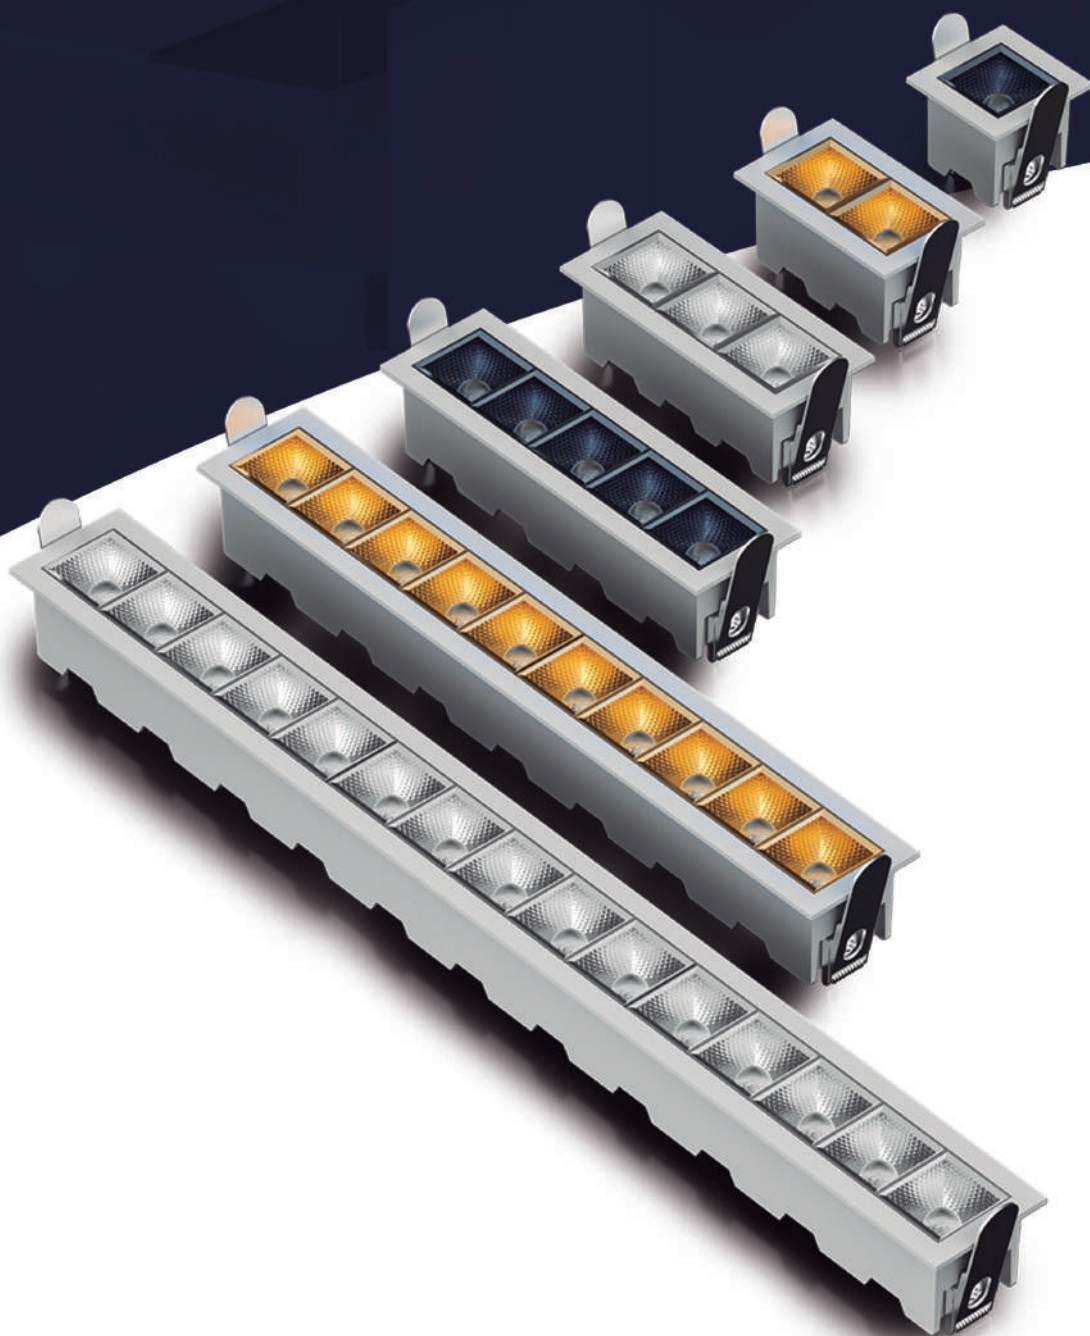

MÁSCARAS
DOWNLIGHT
VISION