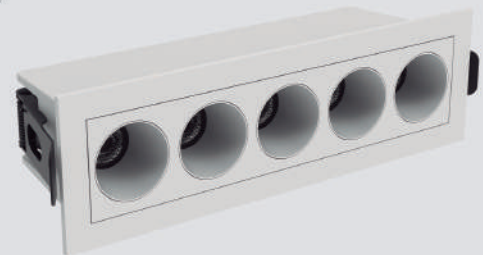

Vision Downlight - EMB10

Modelo	Dimensão	Recorte	Potência	Temperatura de cor	Lumens	IRC
VISION-EMB10	148x46x52	140x35	5x2W	3000K | 4000K	1000lm	IRC90

Acabamentos disponíveis nas cores: