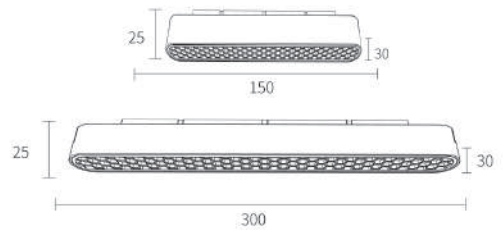

22°

Código	Modelo	Potência	Lumens	Dimensão	LED	CCT
011157 011159	OCS6-10W	10W	780lm	C150*L30*A25mm	OSRAM	3000K
011158 011160	OCS6-10W	10W	780lm	C150*L30*A25mm	OSRAM	4000K
011161 011163	OGS12-20W	20W	1560lm	C300*L30*A25mm	OSRAM	3000K
011162 011164	OGS12-20W	20W	1560lm	C300*L30*A25mm	OSRAM	4000K

Voltagem

Magnético

IRC

EC&EP

Longa vida útil

Alta eficiência energia

Vida útil: 30.000 horas | Sem Cintilação do LED

Acabamentos disponíveis nas cores:

77°

Código	Modelo	Potência	Lumens	Dimensão	LED	CCT
011277 011279	ODC150-10W	10W	400lm	C150*L30*A25mm	OSRAM	3000K
011278 011280	ODC150-10W	10W	400lm	C150*L30*A25mm	OSRAM	4000K
011281 011283	ODS300-20W	20W	800lm	C300*L30*A25mm	OSRAM	3000K
011282 011284	ODS300-20W	20W	800lm	C300*L30*A25mm	OSRAM	4000K

Acabamentos disponíveis nas cores:

Voltagem

Magnético

IRC

EC&EP

Longa vida útil

Alta eficiência energia

Vida útil: 30.000 horas | Sem Cintilação do LED

113°

Código	Modelo	Potência	Lumens	Dimensão	LED	CCT
011176 011178	ODS150-10W	10W	640lm	C150*L30*A25mm	OSRAM	3000K
011177 011179	ODS150-10W	10W	640lm	C150*L30*A25mm	OSRAM	4000K
011180 011182	ODS300-20W	20W	1280lm	C290*L30*A25mm	OSRAM	3000K
011181 011183	ODS300-20W	20W	1280lm	C290*L30*A25mm	OSRAM	4000K

Voltagem

Magnético

IRC

EC&EP

Longa vida útil

Alta eficiência energia

Vida útil: 30.000 horas | Sem Cintilação do LED

Acabamentos disponíveis nas cores: