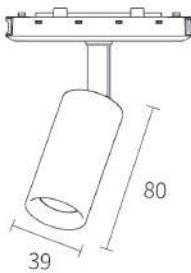

Voltagem

Magnético

IRC

EC&EP

Longa vida útil

Alta eficiência energia

Vida útil: 30.000 horas | Sem Cintilação do LED