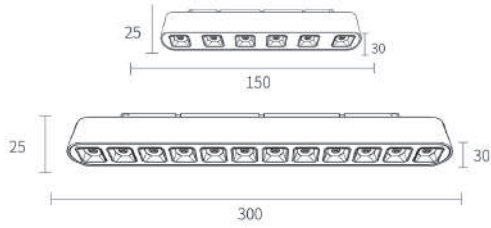

22°

Código	Modelo	Potência	Lumens	Dimensão	LED	CCT
011157 011159	OCS6-10W	10W	780lm	C150*L30*A25mm	OSRAM	3000K
011158 011160	OCS6-10W	10W	780lm	C150*L30*A25mm	OSRAM	4000K
011161 011163	OGS12-20W	20W	1560lm	C300*L30*A25mm	OSRAM	3000K
011162 011164	OGS12-20W	20W	1560lm	C300*L30*A25mm	OSRAM	4000K

Voltagem

Magnético

IRC

EC&EP

Longa vida útil

Alta eficiência energia

Vida útil: 30.000 horas | Sem Cintilação do LED

Acabamentos disponíveis nas cores: